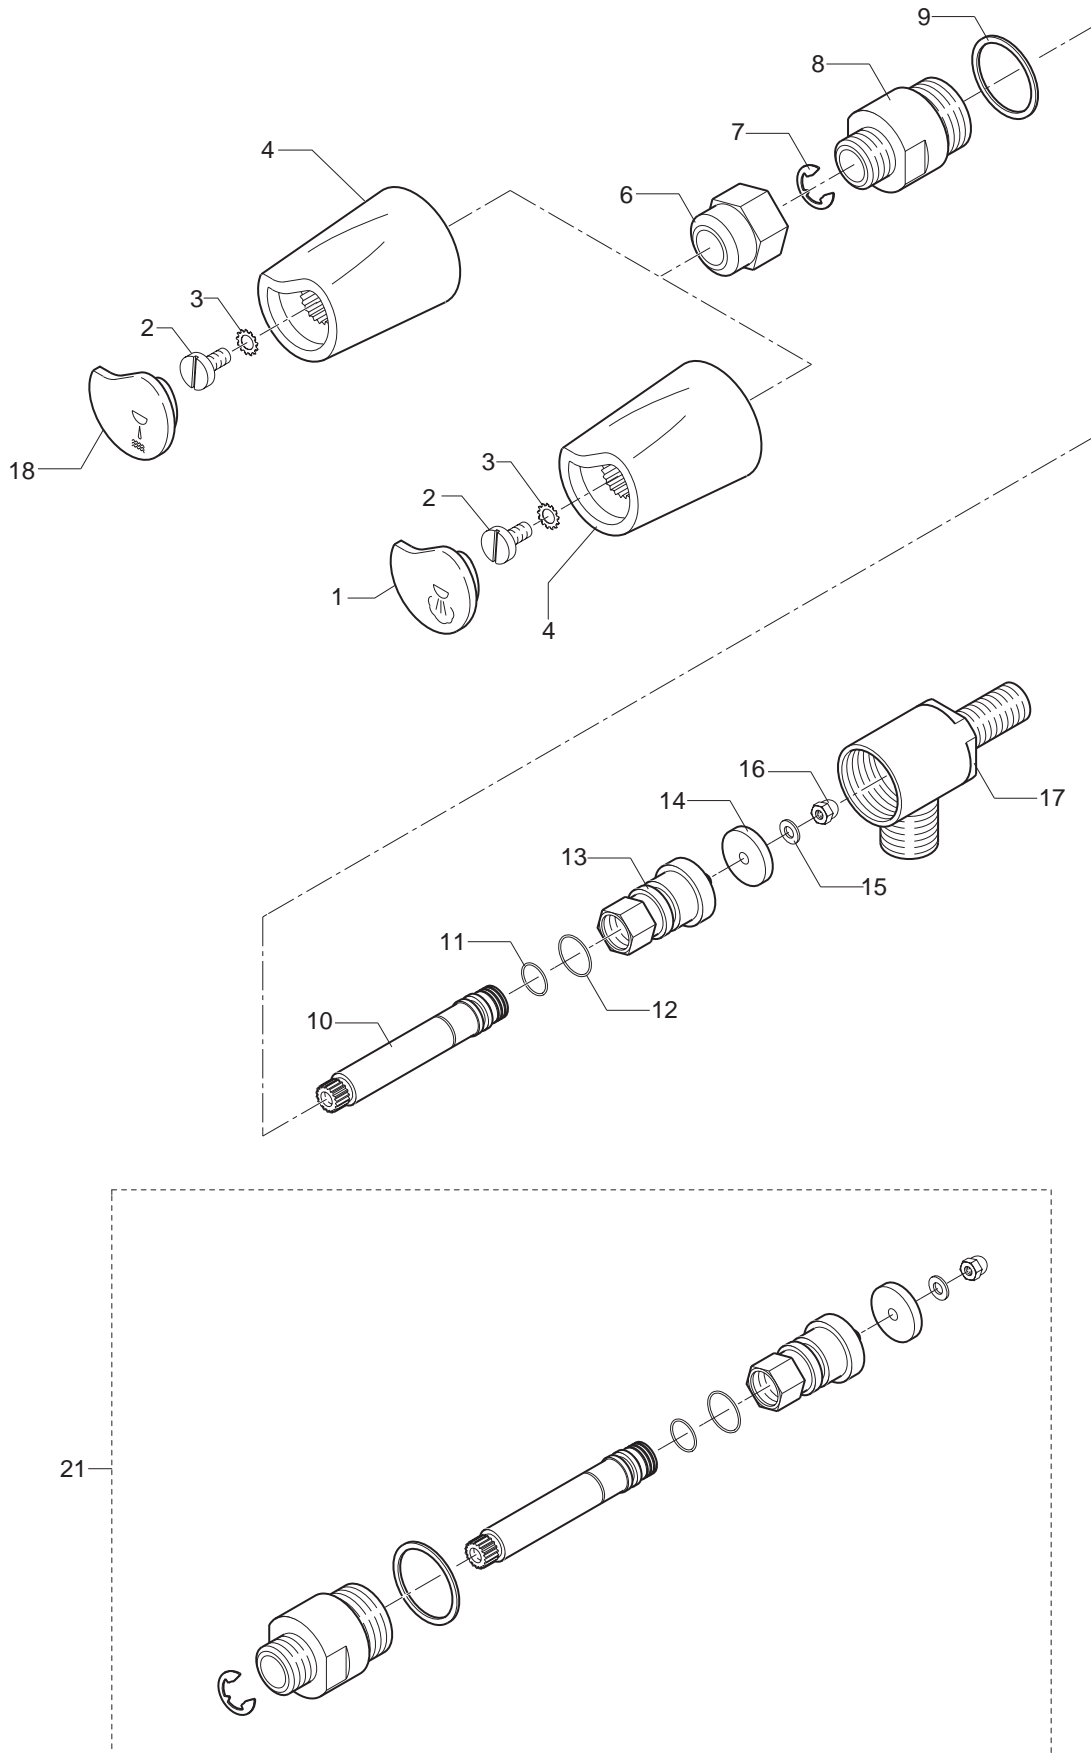

POS	DESCRIPTION	CODE	REFERENCE
01	SPRING D14 AISI 302	5471504.....	O/6 2500
02	OR GASKET 112 EPDM 70SH.....	7496076.....	-
03	GASKET-HOLDER D14.7 X 10.5 OT	5224605.....	O/6 2502
04	GASKET D16X6X6 PTFE GRAPHITIZED	5494002.....	O/6 2503
05	RING NUT M18.....	5222801.....	O/1 1251G
07	COMPLETE HOSE STAINLESS STEEL.....	7479928.....	-
10	ASSEMBLY COMPLETE STEAM HOSE	5966502.01.....	O/16 2541V