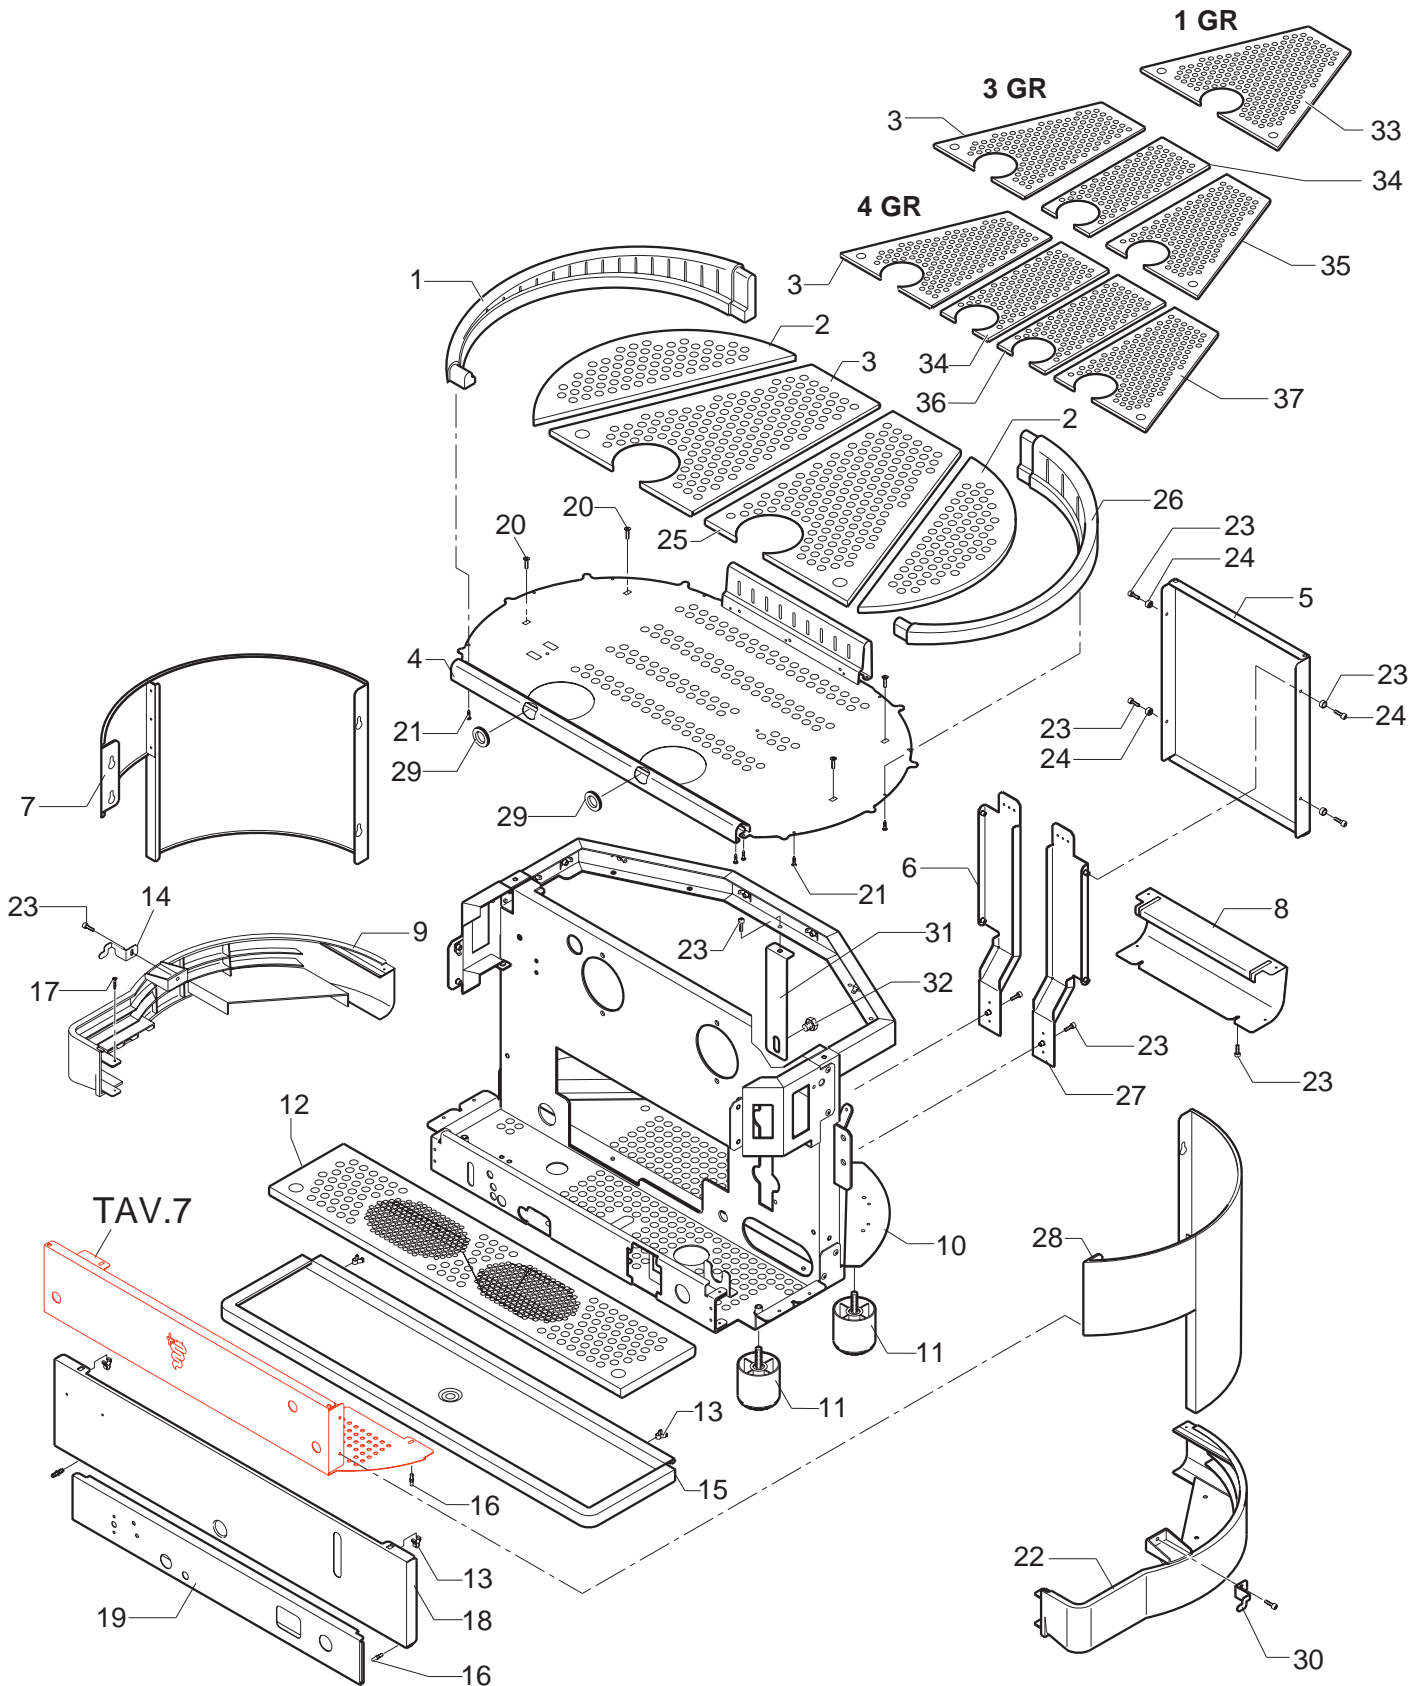

# ELLISSEAL up to 03/2006

POS	DESCRIPTION	CODE	REFERENCE
01	LEFT CUPS-HEATER FRAME BLUE .....	5375108.....	KEY 126B
01	LEFT CUPS-HEATER FRAME GREY .....	5375107.....	KEY 113G
02	LATERAL CUPS-HEATER GRID 1-2-3-4 GR .....	5074501LW.....	KEY 047P
03	CENTRAL LEFT CUPS-HEATER GRID 2-3-4GR.....	5074574LW.....	PRT 232P
04	ASSEMBLY CUPS-HEATER 1GR GOLD .....	5343024.....	-
04	ASSEMBLY CUPS-HEATER 1GR STAINLESS STEEL.....	5343023.....	-
04	ASSEMBLY CUPS-HEATER 2GR GOLD .....	5343026.....	-
04	ASSEMBLY CUPS-HEATER 2GR STAINLESS STEEL.....	5343025.....	-
04	ASSEMBLY CUPS-HEATER 3GR GOLD .....	5343028.....	-
04	ASSEMBLY CUPS-HEATER 3GR STAINLESS STEEL.....	5343027.....	-
04	ASSEMBLY CUPS-HEATER 4GR GOLD .....	5343030.....	-
04	ASSEMBLY CUPS-HEATER 4GR STAINLESS STEEL.....	5343029.....	-
05	REAR PANEL 1GR GOLD .....	5095101DT .....	-
05	REAR PANEL 1GR STAINLESS STEEL SATINED.....	5095101LW.....	KEY 041P
05	REAR PANEL 1GR RED RAL 3000 .....	5095101VT .....	-
05	REAR PANEL 2GR GOLD .....	5095102DT .....	-
05	REAR PANEL 2GR STAINLESS STEEL SATINED.....	5095102LW.....	KEY 010P
05	REAR PANEL 2GR RED RAL 3000.....	5095102VT .....	-
05	REAR PANEL 3GR GOLD .....	5095103DT .....	-
05	REAR PANEL 3GR STAINLESS STEEL SATINED.....	5095103LW.....	KEY 040P
05	REAR PANEL 3GR RED RAL 3000.....	5095103VT .....	-
05	REAR PANEL 4GR STAINLESS STEEL SATINED.....	5095185LW.....	-
05	REAR PANEL 4GR GOLD .....	5095185DT .....	-
05	REAR PANEL 4GR RED RAL 3000.....	5095185VT .....	-
06	REAR BRACKET 1GR .....	5018101LL.....	-
06	REAR LEFT BRACKET 2-3-4GR.....	5018103LL.....	-
07	ASSEMBLY LEFT LATERAL SIDE GOLD .....	5343002DT .....	-
07	ASSEMBLY LEFT LATERAL SIDE STAINLESS STEEL SATINED.....	5343002.....	KEY 136P
07	ASSEMBLY LEFT LATERAL SIDE RED RAL 3000.....	5343002VT .....	-
08	CENTRAL SOCLE 1GR .....	5099001LW.....	KEY 035P
08	CENTRAL SOCLE 1GR GOLD.....	5099001DT .....	KEY 035P
08	CENTRAL SOCLE 2GR .....	5099002LW.....	KEY 019P
08	CENTRAL SOCLE 2GR GOLD.....	5099002DT .....	KEY 019P
08	CENTRAL SOCLE 3GR .....	5099003LW.....	KEY 027P
08	CENTRAL SOCLE 3GR GOLD.....	5099003DT .....	KEY 027P
08	CENTRAL SOCLE 4GR .....	5099004LW.....	-
08	CENTRAL SOCLE 4GR GOLD.....	5099004DT .....	-
09	LEFT SOCLE BLUE .....	5375104.....	KEY 124B
09	LEFT SOCLE GREY .....	5375103.....	KEY 111G
10	ASSEMBLY CHASSIS 1GR .....	5964550.....	-
10	ASSEMBLY CHASSIS 2GR .....	5964551.....	-
10	ASSEMBLY CHASSIS 3GR .....	5964552.....	-
10	ASSEMBLY CHASSIS 4GR .....	5964553.....	-
11	FEET D60 X 60 SHANK M8 X 20 BLUE .....	7474208.....	-
11	FEET D60 X 60 SHANK M8 X 20 GREY .....	7474207.....	-
12	DRIP TRAY GRID 1GR .....	5094501LW.....	KEY 089P
12	DRIP TRAY GRID 2GR .....	5094502LW.....	KEY 048P
12	DRIP TRAY GRID 3GR .....	5094503LW.....	KEY 088P
12	DRIP TRAY GRID 4GR .....	5094525LW.....	-
13	SHAPED SPRING.....	5471503.....	F 1541
14	SQUARE FOR LEFT PANEL SUPPORT .....	5037806LW.....	KEY 200PSX
15	DRIP TRAY 1GR. POLISHED .....	5070602DL .....	KEY 087P
15	DRIP TRAY 2GR. COMPACT POLISHED.....	5070603DL .....	KEY 049P
15	DRIP TRAY 3GR. COMPACT POLISHED.....	5070604DL .....	KEY 086P
15	DRIP TRAY 4GR. COMPACT POLISHED.....	5070629DL .....	-
16	STUD M4X22.6 AVP NICHEL-PLATED .....	5244008NC.....	KEY 061
17	TAPPING SCREW TB D2.9 X 9.5 UNI 6954 A2 .....	7818002.....	F 1439
18	GROUP FRONTAL 1GR .....	5094355LW.....	-
18	GROUP FRONTAL 2GR .....	5094332LW.....	-
18	GROUP FRONTAL 3GR .....	5094337LW.....	-
18	GROUP FRONTAL 4GR .....	5094338LW.....	-