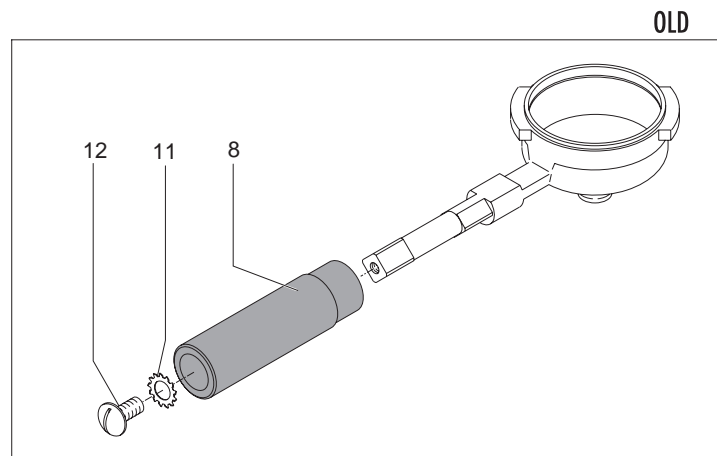

POS	DESCRIPTION	CODE	REFERENCE
01	ASSEMBLY BURNER 1GR	5343004LL.....	-
02	RING NUT 3/8"G H4 OT	5222808.....	T 1459
03	EXTERNAL INTAKE AIR PASSAGE D28 X 25.5	5220602.....	T 1458
04	INTERNAL INTAKE AIR PASSAGE D26 X 27 OT	5220601.....	T 1457
05	JET 1/4"G H32 OT	5223009.....	T 1465
06	GAS RG10 REGULATOR	7402410.....	T 1454
07	UNION ELBOW M12 X 1/4"GAS.....	5301512.....	-
08	REGULATOR-JET HOSE.....	5162200LL.....	-
09	STRAIGHT FITTING M12 X 1/4"G H24 OT	5302009.....	F 1031
10	UNION ELBOW 1/4"G	5301518.....	T/6 1520
11	NUT 1/4"G H5 OT	5221821.....	T 1498
12	INLET GAS HOSE 1GR	5162173LL.....	-
13	VALVE M1 WITH RING NUT	7403601.....	T/6 1518
14	THERMOCOUPLE	7403001.....	T/6 1517
15	PIEZO IGNITION WITH NUT	7400302.....	T/6 1513
16	GROUP FRONTAL 1GR	5094355LW.....	-
17	RUBBER-HOLDER 1/4" D12 OT.....	5224405.....	T 1475
18	BOILER-REGULATOR HOSE 1GR LEVER.....	5162171LL.....	-
19	REDUCTION GEAR 1/4"G X M12 ES.16 H22 OT	5302029.....	F 766
20	STRAIGHT FITTING M12 X M10 OT	5302010.....	F 683
21	CANDLE	7400301.....	T/6 1511
22	ELECTRIC CABLE	7401205.....	T/6 1512
23	SCREW TTEI M4X12.....	7819901.....	F 1700