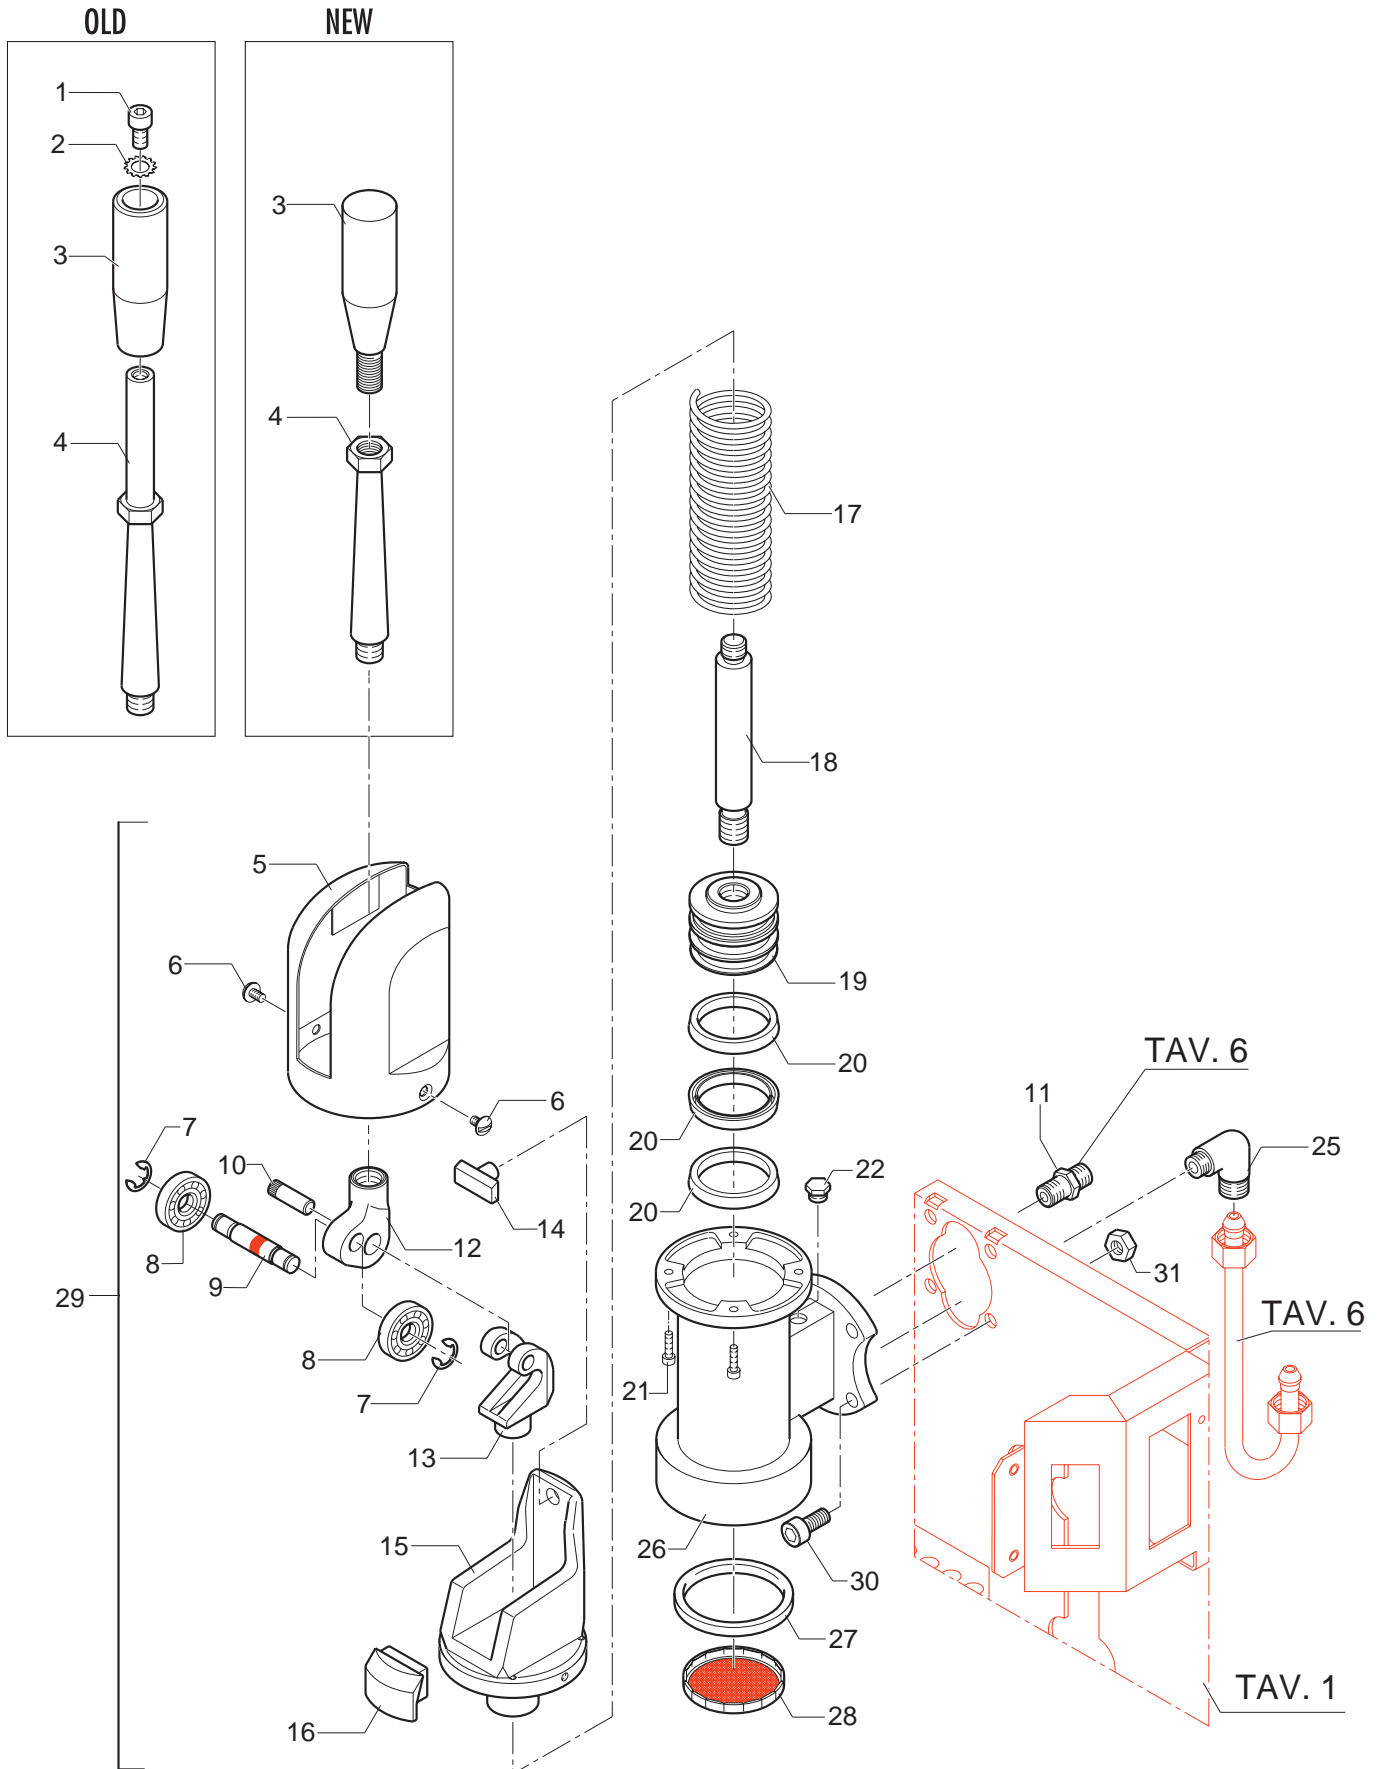

POS	DESCRIPTION	CODE	REFERENCE
01	PRESSOSTAT SIRAI P302/6	7433001	U/5 2343
02	NUT M8 UNI 5587 ASTM A194	7812607	-
03	HEATING ELEMENT 1GR 1400W 110/120V	5721114	T/12 1561/110
03	HEATING ELEMENT 1GR 2000W 220/230V	5722220	T/12 1561/220
03	HEATING ELEMENT 1GR 2000W 240V	5722416	T/12 1561/240
03	HEATING ELEMENT 2GR 2600W 110/120V	5721115	T/12 1562/110
03	HEATING ELEMENT 2GR 3000W 220/230V	5722221	T/12 1562/220
03	HEATING ELEMENT 2GR 3000W 240V	5722417	T/12 1562/240
03	HEATING ELEMENT 3-4GR 3000W 110/120V	5721116	T/12 1564/110
03	HEATING ELEMENT 3-4GR 5000W 220/230V	5722222	T/12 1564/220
03	HEATING ELEMENT 3-4GR 5000W 240V	5722419	T/12 1564/240
04	GASKET D76 X 39 X 2 ASBESTOS FREE	5492006	T 1493
05	PLUG M10 H12 OT	5226404	F 682
06	NUT M10 UNI 5587 ASTM A194	7812608	-
07	BOILER FLANDE D205 OT	5283502	W 2152
08	GASKET D203 X 151 X 2 ASBESTOS FREE	5492005	J 57A
09	NUT 1/4"G H5 OT	5221821	T 1498
11	FASTON 45° HOLE D5.3	7615001	J 722
12	SCREW TCI M4X6 UNI 6107 OT	7826212	F 1219
13	TIE ROD M8 X 31 ASTM A193	5267013	F 980
14	TIE ROD M10 X 33 ASTM A193	5267012	-
16	SCODELLINO COMPLETO	5963047	-
17	ASSEMBLY SAFETY VALVE 1.5 BAR	5965015	R/3 1403
18	STRAIGHT FITTING M12 X M10 OT	5302010	F 683
19	STRAIGHT FITTING 3/8"G	5302011	F 645
20	FITTING 3/8"G OT	5300505	F 1309
21	ASSEMBLY BOILER 1GR. POLISHED	5320507BL	-
21	ASSEMBLY BOILER 2GR. POLISHED	5321003BL	-
21	ASSEMBLY BOILER 3GR. POLISHED	5321503BL	-
21	ASSEMBLY BOILER 4GR. POLISHED	5322002BL	-
22	COMPLETE WATER SUCTION HOSE L=120MM	5301003LL	-
23	PLUG 3/8"G	5226403	F 643
24	PLUG 1/2"G H18 OT	5226406	W/8 2225