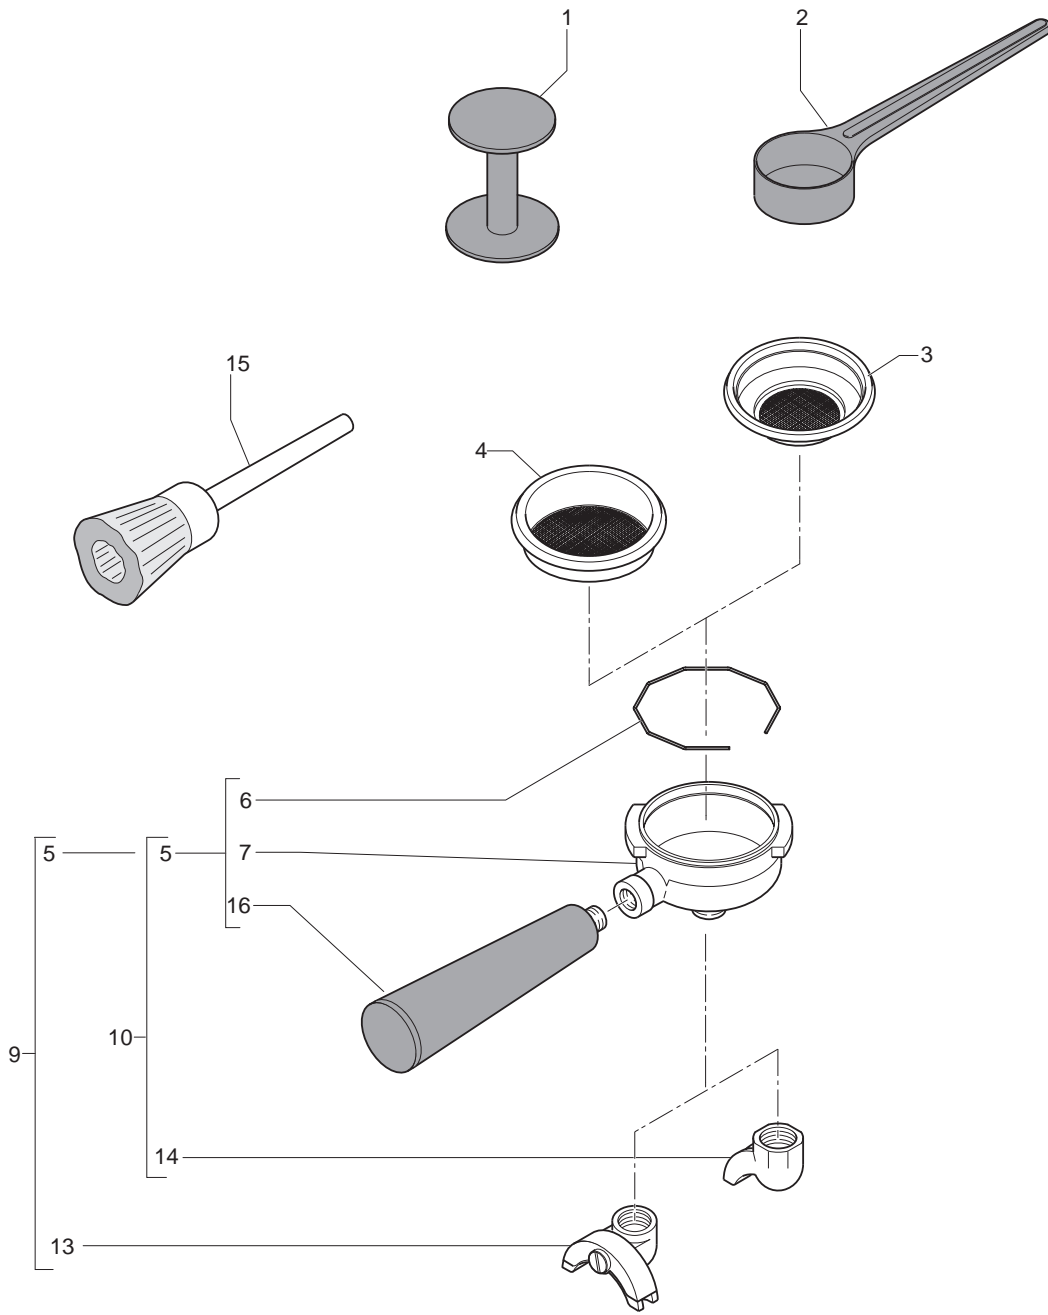

POS	DESCRIPTION	CODE	REFERENCE
01	ASSEMBLY BURNER 1GR	5343004LL.....	-
02	RING NUT 3/8"G H4 OT	5222808.....	T 1459
03	EXTERNAL INTAKE AIR PASSAGE D28 X 25.5	5220602.....	T 1458
04	INTERNAL INTAKE AIR PASSAGE D26 X 27 OT	5220601.....	T 1457
05	JET 1/4"G H32 OT	5223009.....	T 1465
06	GAS RG10 REGULATOR	7402410.....	T 1454
07	UNION ELBOW M12 X 1/4"GAS.....	5301512.....	-
08	REGULATOR-JET HOSE.....	5162200LL.....	-
09	STRAIGHT FITTING M12 X 1/4"G H24 OT	5302009.....	F 1031
10	UNION ELBOW 1/4"G	5301518.....	T/6 1520
11	NUT 1/4"G H5 OT	5221821.....	T 1498
12	INLET GAS HOSE 1GR	5162173LL.....	-
13	VALVE M1 WITH RING NUT	7403601.....	T/6 1518
14	THERMOCOUPLE	7403001.....	T/6 1517
15	PIEZO IGNITION WITH NUT	7400302.....	T/6 1513
16	GROUP FRONTAL 1GR	5094355LW.....	-
17	RUBBER-HOLDER 1/4" D12 OT.....	5224405.....	T 1475
18	BOILER-REGULATOR HOSE 1GR LEVER.....	5162171LL.....	-
19	REDUCTION GEAR 1/4"G X M12 ES.16 H22 OT	5302029.....	F 766
20	STRAIGHT FITTING M12 X M10 OT	5302010.....	F 683
21	CANDLE	7400301.....	T/6 1511
22	ELECTRIC CABLE	7401205.....	T/6 1512
23	SCREW TTEI M4X12.....	7819901.....	F 1700