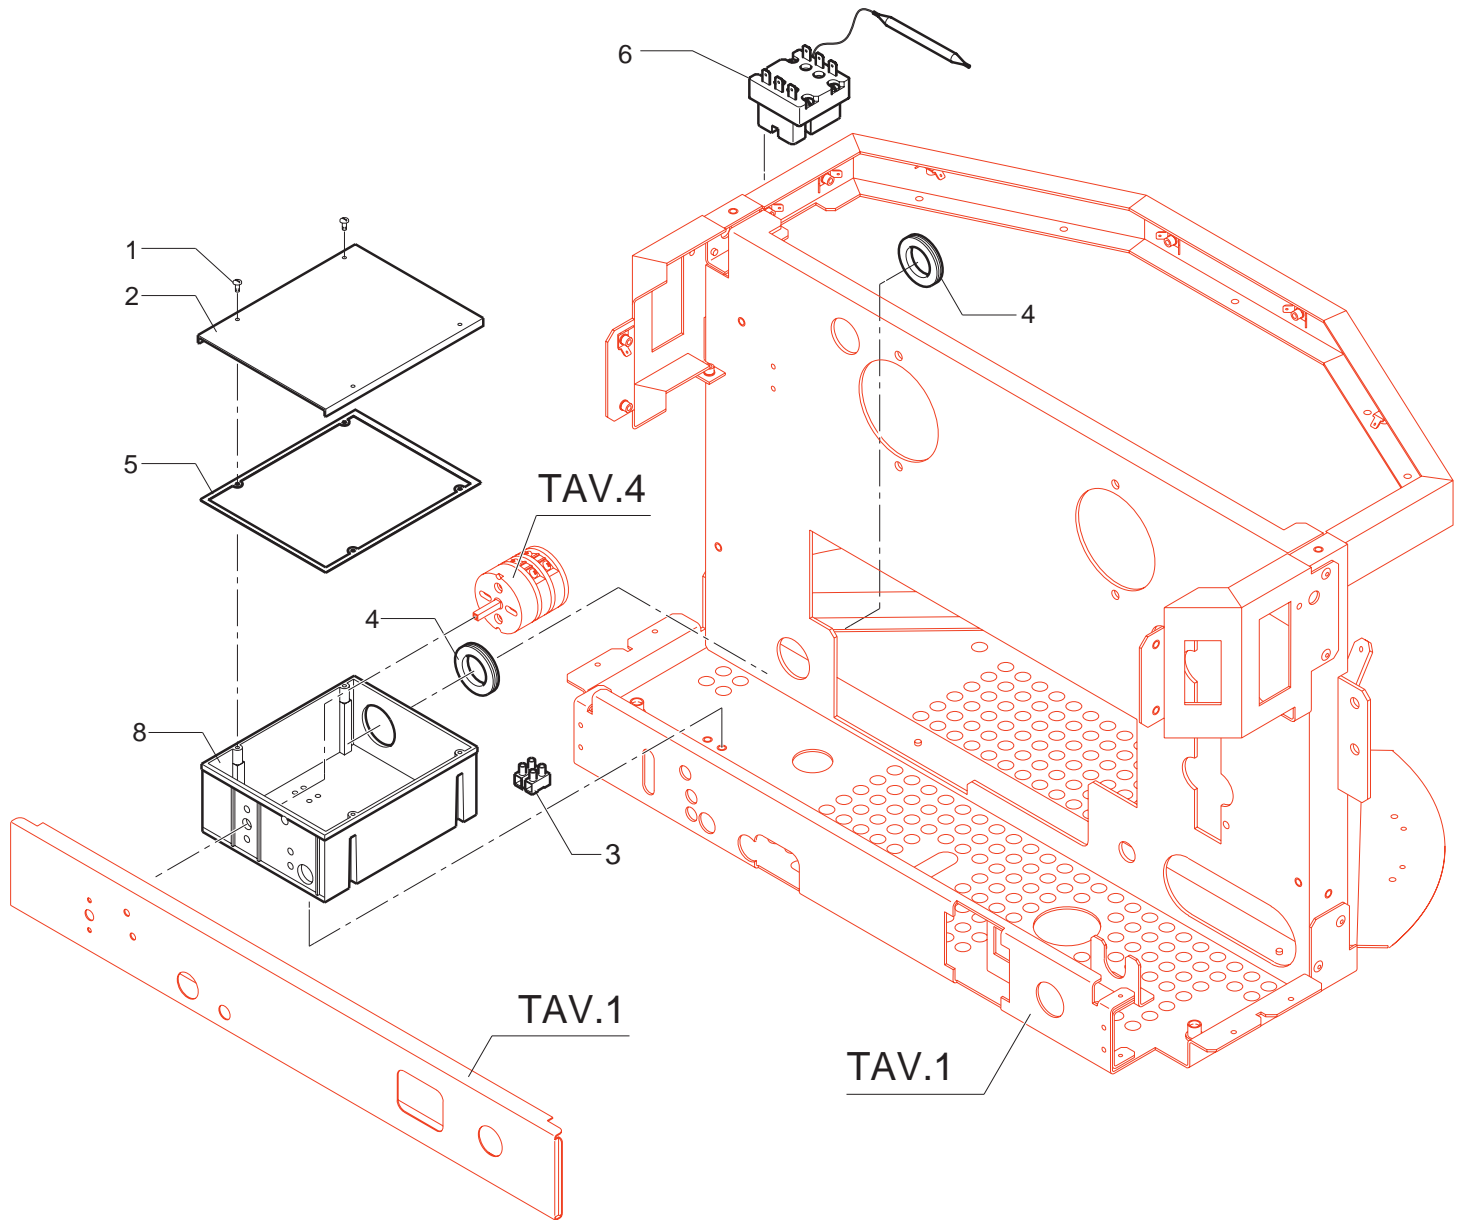

POS	DESCRIPTION	CODE	REFERENCE
02	DRIP TRAY ABS	5374501	KEY 130
03	CONNEC.CABLE H07RNF 5X2,5MM² L=3MT(3-4GR CONTROL D 380-230/400V)	3553902	-
03	CONNECTING CABLE H07RNF	3553901	-
03	CONNECTING CABLE H07RNF 3X2,5 MM² L=2MT (1-2GR 220V-240V)	3552404	-
03	CONNECTING CABLE H07RNF 3X4 MM² L=3MT (3-4GR 220V-240V)	3552703	-
03	CABLE SOOW 3X10AWG L=2,2MT (110V-220V USA).....	3556003	-
03	CONNECTING CABLE SJTO 3X12 AWG L=2MT (1GR 110V-220V USA)	3551501	-
04	CABLE-PRESS PG16 POLYAMIDE	7614001	J 486
04	CABLE-PRESS PG21 POLYAMIDE	7614002	J 488
05	STRAIGHT FITTING 1/4" X 3/8"G OT	5225201	F 1038
06	CLAMP D22 FE (UP TO 28/02/05).....	7611501	F 1266
07	NUT PG16 POLYAMIDE	7614003	J 487
07	NUT PG21 POLYAMIDE	7614004	J 489
08	UNION ELBOW 1/4"G X 3/8"G OT.....	5301501	F 896
09	CAP NUT 3/8"G	5221819	F 642
10	BALL COCK FF 1/4"G.....	7451501	N/2 1250
11	NUT 3/8"G ES.22 H5 OT (UP TO 28/02/05).....	5221826	M 1191
12	RUBBER-HOLDER D16.5 (UP TO 28/02/05).....	5224410	F 1732
13	HOSE D22 L=2MT PLASTIC (UP TO 28/02/05)	7303501	F 1299
14	UNION M/F 3/4X3/8 (FROM 01/03/05)	5225294	-
15	HOSE 3/4 FC 2MT (FROM 01/03/05)	7303503	-