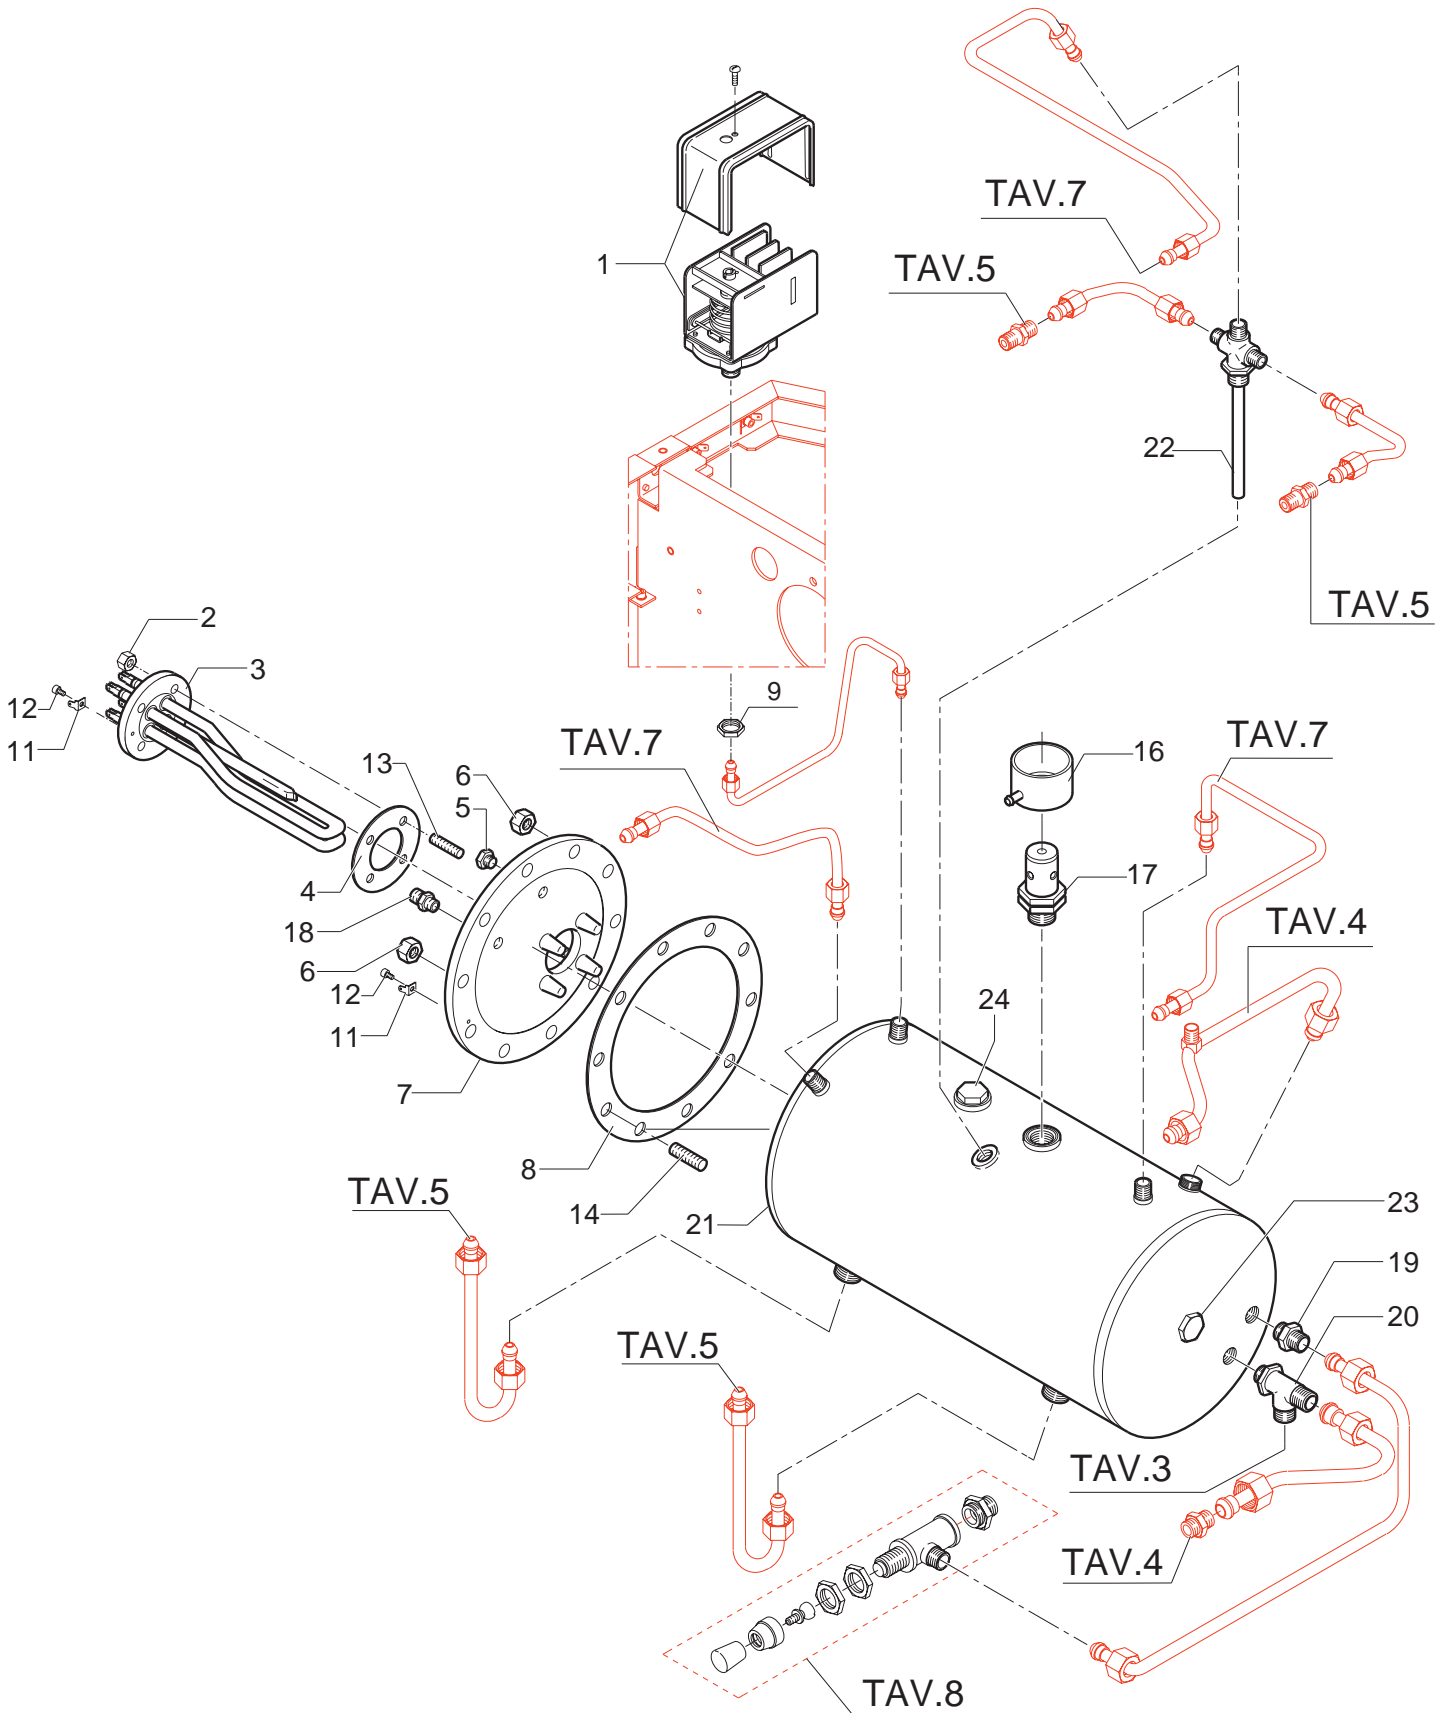

POS	DESCRIPTION	CODE	REFERENCE
01	STEAM PLUG BLUE.....	5373908.....	KEY 122B
01	STEAM PLUG GREY.....	5373907.....	KEY 109G
02	BLUE KNOB.....	5371805.....	-
02	GREY KNOB.....	5371804.....	-
06	WATER PLUG BLUE.....	5373910.....	KEY 120B
06	WATER PLUG GREY.....	5373909.....	KEY 107G
07	SCREW TCEI M4X12.....	7816002.....	F 1600
08	BUSHING D10 X 4.2 OT.....	5220802.....	KEY 052
09	WORKING FRONTAL PANEL 1GR BLUE.....	5094353SB.....	-
09	WORKING FRONTAL PANEL 1GR GREY.....	5094353SG.....	-
09	WORKING FRONTAL PANEL 2GR BLUE.....	5094334SB.....	-
09	WORKING FRONTAL PANEL 2GR GREY.....	5094334SG.....	-
09	WORKING FRONTAL PANEL 3GR BLUE.....	5094336SB.....	-
09	WORKING FRONTAL PANEL 3GR GREY.....	5094336SG.....	-
09	WORKING FRONTAL PANEL 4GR BLUE.....	5094339SB.....	-
09	WORKING FRONTAL PANEL 4GR GREY.....	5094339SG.....	-
10	ASSEMBLY COMPLETE WATER HOSE.....	5966501.....	O/16 2541/A
11	SPRING D14 AISI 302.....	5471504.....	O/6 2500
12	OR GASKET 112 EPDM 70SH.....	7496076.....	-
13	GASKET-HOLDER D14.7 X 10.5 OT.....	5224605.....	O/6 2502
14	GASKET D16X6X6 PTFE GRAPHITIZED.....	5494002.....	O/6 2503
15	RING NUT M18.....	5222801.....	O/1 1251G
16	WATER HOSE L=44MM CHROMED.....	5225603CM.....	O/9 2521/A
17	NUT M18 NICKEL-PLATED.....	5221871NC.....	-
18	STRAIGHT FITTING M22 X 1 H25 OT CHROMED.....	5225226CM.....	F 1257
19	GASKET D20.5X15 H1.5 NBR 70SH.....	5493003.....	-
20	WATER HOSE TERMINAL D23.5 H16 OT CHROMED.....	5226601CM.....	F 1272
21	STUD M4X22.6 AVP NICHEL-PLATED.....	5244008NC.....	KEY 061