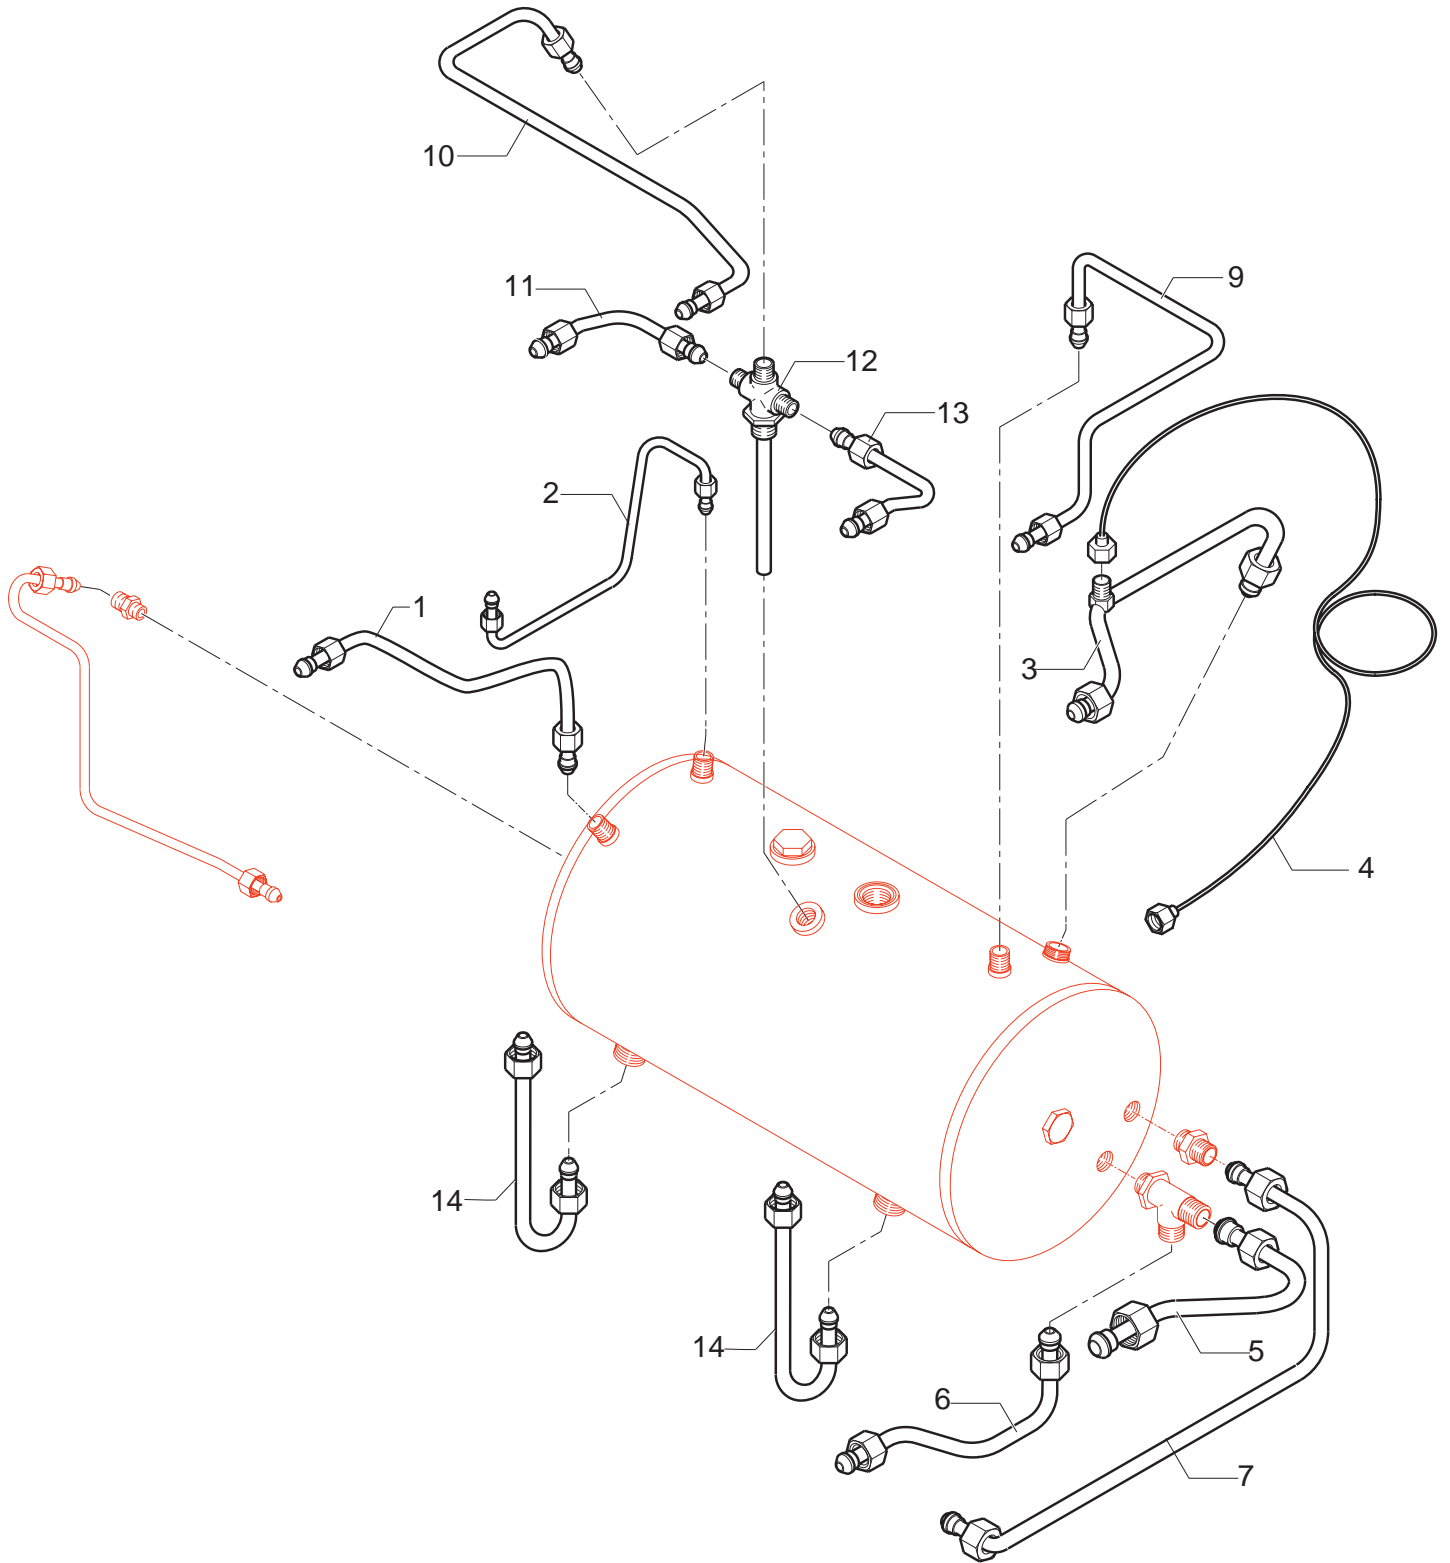

BEZZERA
dal 1901

2 Gr. hose series

POS	DESCRIPTION	CODE	REFERENCE
01	COMPLETE LEFT STEAM TAP HOSE 3-4GR	5163003LL.....	06.16.00.738
02	COMPLETE HOSE FOR PRESSOSTAT	5162001LL.....	06.16.00.718
03	UPPER LEVEL HOSE	5164046LL.....	06.16.00.152
04	PRESSURE GAUGE CAPILLARY FOR LEVER-OPERATED MACHINES	7400901LL.....	-
05	BOTTOM LEVEL HOSE	5164048LL.....	06.16.00.830
06	BOILER DRAIN HOSE	5164047LL.....	06.16.00.829
07	INLET LOAD BOILER HOSE	5164032LL.....	06.16.00.141
09	COMPLETE RIGHT STEAM TAP HOSE 2-3-4GR.....	5163004LL.....	06.16.00.731
10	WATER TAP HOSE	5163107LL.....	06.16.00.833
11	UPPER LEFT HEATING HOSE	5163063LL.....	06.16.00.126
12	COMPLETE WATER SUCTION HOSE L=120MM.....	5301003LL.....	-
13	RIGHT HEATING HOSE	5163065LL.....	06.16.00.183
14	CIRCULATION HOSE	5164030LL.....	06.16.00.115