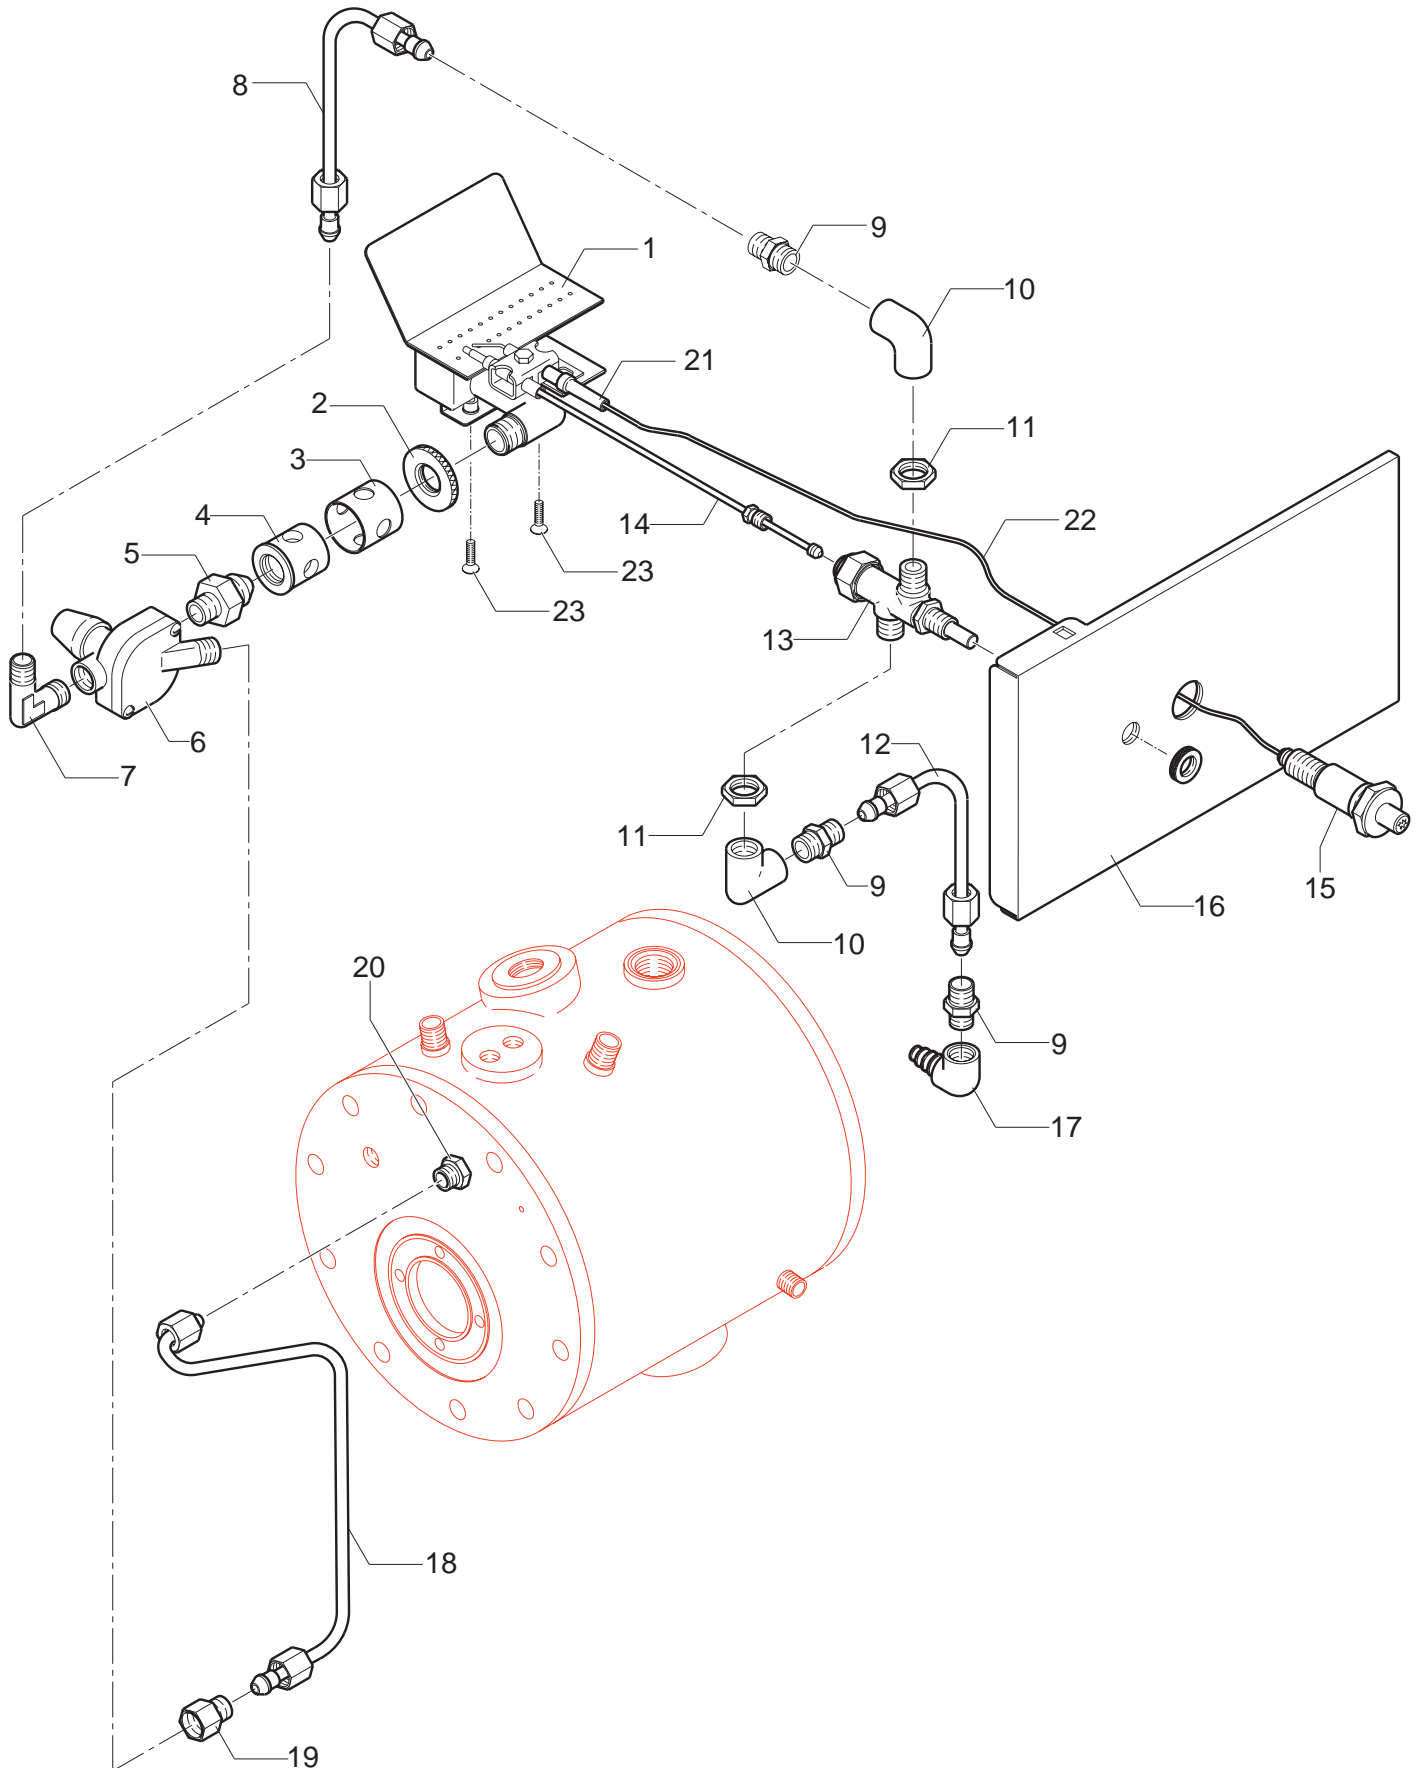

POS	DESCRIPTION	CODE	REFERENCE
01	ASSEMBLY BURNER 2GR.....	5343041LL.....	-
01	ASSEMBLY BURNER 3GR.....	5343042LL.....	-
01	ASSEMBLY BURNER 4GR.....	5343043LL.....	-
02	STRAIGHT FITTING M12 X M10 OT.....	5302010.....	F 683
03	CANDLE.....	7400301.....	T/6 1511
04	THERMOCOUPLE.....	7403001.....	T/6 1517
05	RING NUT 3/8"G H4 OT.....	5222808.....	T 1459
06	REDUCTION GEAR 1/4"G X M12 ES.16 H22 OT.....	5302029.....	F 766
07	EXTERNAL INTAKE AIR PASSAGE D28 X 25.5.....	5220602.....	T 1458
08	INTERNAL INTAKE AIR PASSAGE D26 X 27 OT.....	5220601.....	T 1457
09	JET 1/4"G H32 OT.....	5223009.....	T 1465
10	REGULATOR-JET HOSE 2-3-4GR.....	5162103LL.....	06.16.00.831
11	STRAIGHT FITTING M12 X 1/4"G H24 OT.....	5302009.....	F 1031
12	ELECTRIC CABLE.....	7401205.....	T/6 1512
13	GAS RG10 REGULATOR.....	7402410.....	T 1454
14	RUBBER-HOLDER 1/4" D12 OT.....	5224405.....	T 1475
15	PIEZO IGNITION WITH NUT.....	7400302.....	T/6 1513
16	REGULATOR MEMBRANE.....	7493007.....	T 1466
17	NUT 1/4"G H5 OT.....	5221821.....	T 1498
18	VALVE M1 WITH RING NUT.....	5965085.....	-
19	UNION ELBOW 1/4"G.....	5301518.....	T/6 1520
20	COMPLETE BOILER-REGULATOR HOSE 2GR LEVER.....	5162089LL.....	06.16.00.002