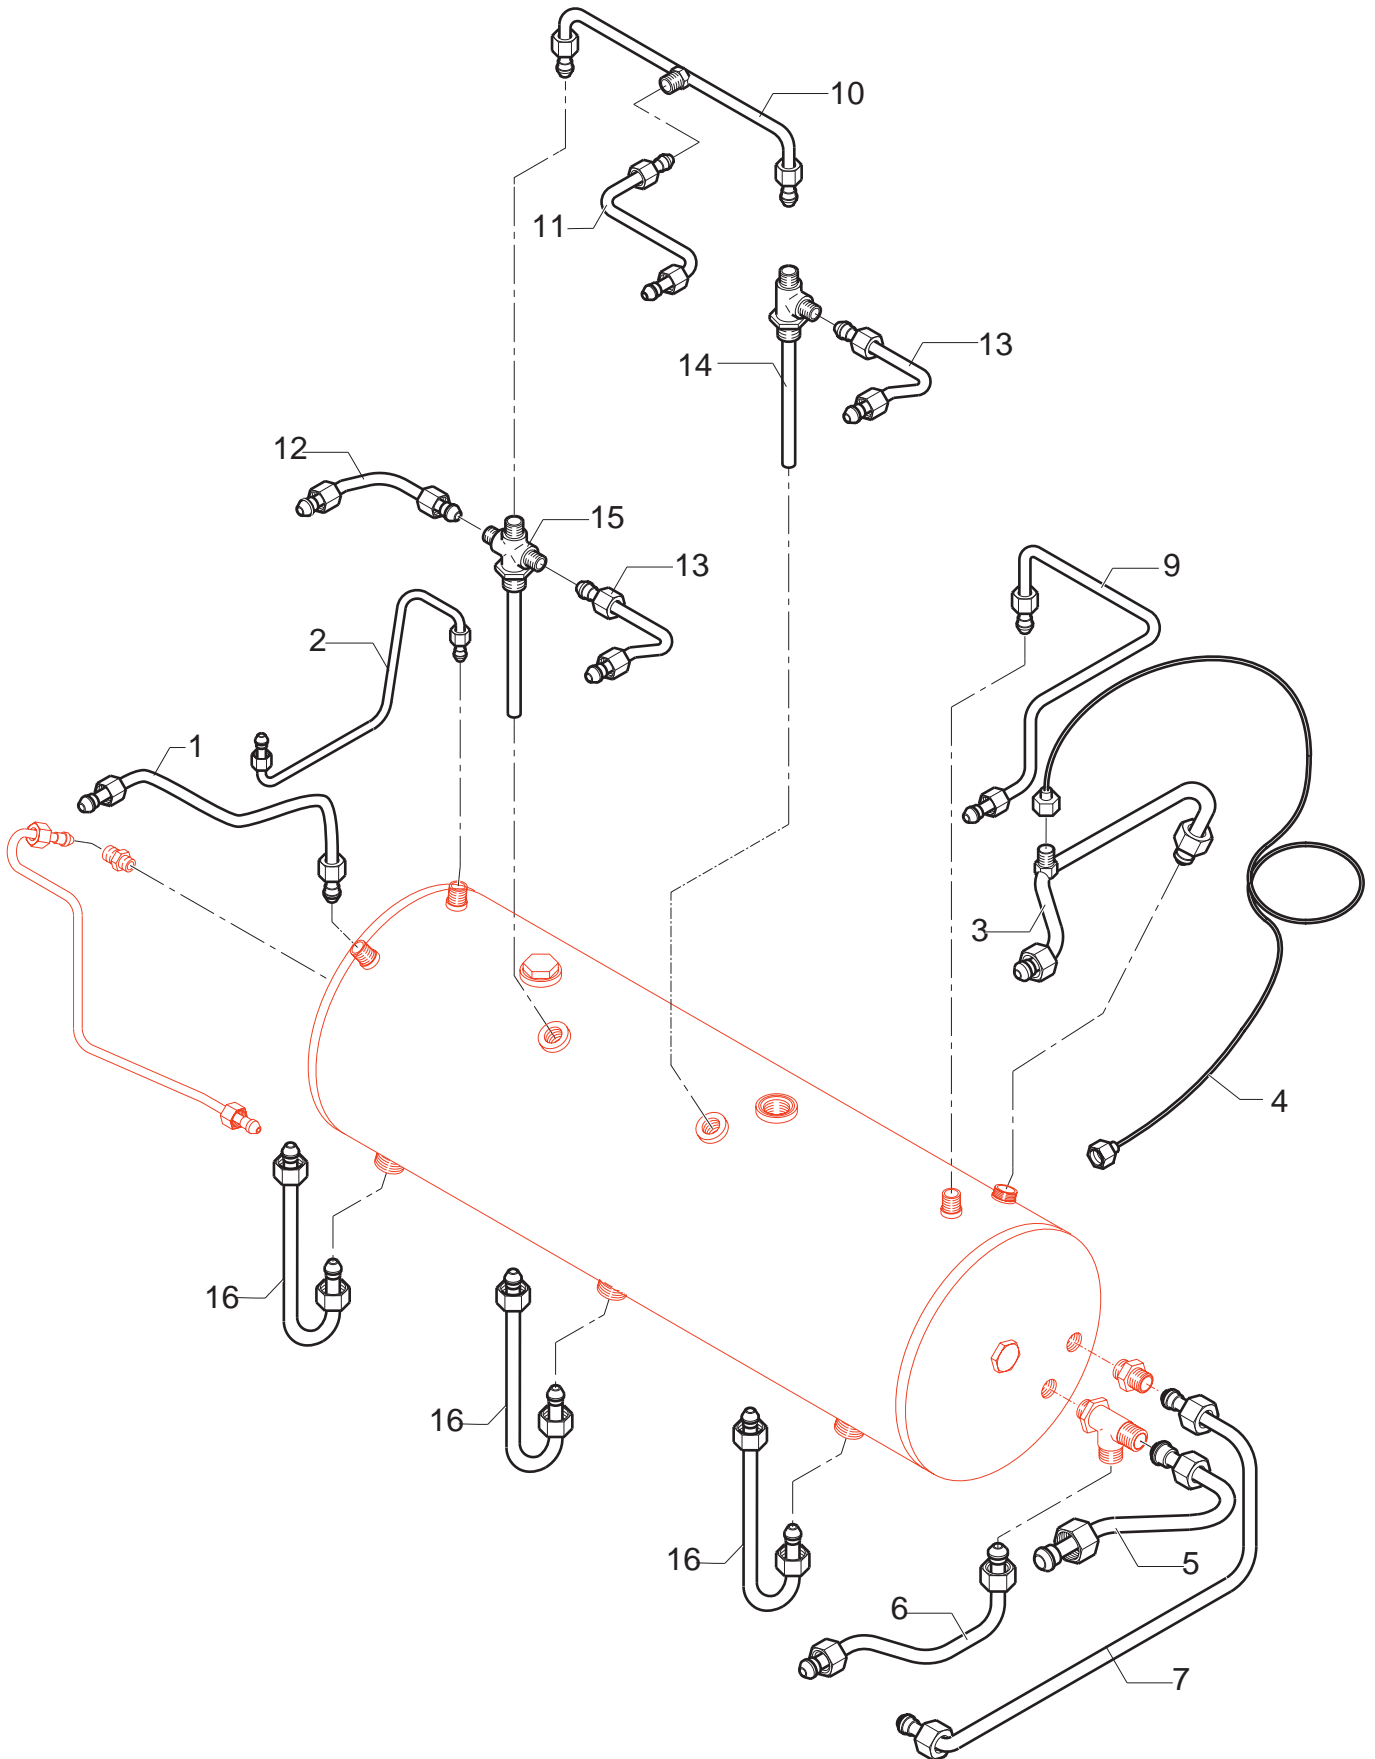

BEZZERA
dal 1901

3 Gr. hose series

POS	DESCRIPTION	CODE	REFERENCE
01	COMPLETE LEFT STEAM TAP HOSE 3-4GR	5163003LL.....	06.16.00.738
02	COMPLETE HOSE FOR PRESSOSTAT	5162001LL.....	06.16.00.718
03	UPPER LEVEL HOSE	5164046LL.....	06.16.00.152
04	PRESSURE GAUGE CAPILLARY FOR LEVER-OPERATED MACHINES	7400901LL.....	-
05	BOTTOM LEVEL HOSE	5164048LL.....	06.16.00.830
06	BOILER DRAIN HOSE.....	5164047LL.....	06.16.00.829
07	INLET LOAD BOILER HOSE	5164032LL.....	06.16.00.141
09	COMPLETE RIGHT STEAM TAP HOSE 2-3-4GR.....	5163004LL.....	06.16.00.731
10	BY-PASS HEATING HOSE	5163092LL.....	06.16.00.201
11	WATER TAP HOSE	5163128LL.....	06.16.00.837
12	UPPER LEFT HEATING HOSE	5163129LL.....	06.16.00.836
13	RIGHT HEATING HOSE	5163130LL.....	06.16.00.835
14	SUCTION HOSE 3 WAY	5164029LL.....	06.16.00.804
15	COMPLETE WATER SUCTION HOSE L=120MM.....	5301003LL.....	-
16	CIRCULATION HOSE	5164030LL.....	06.16.00.115