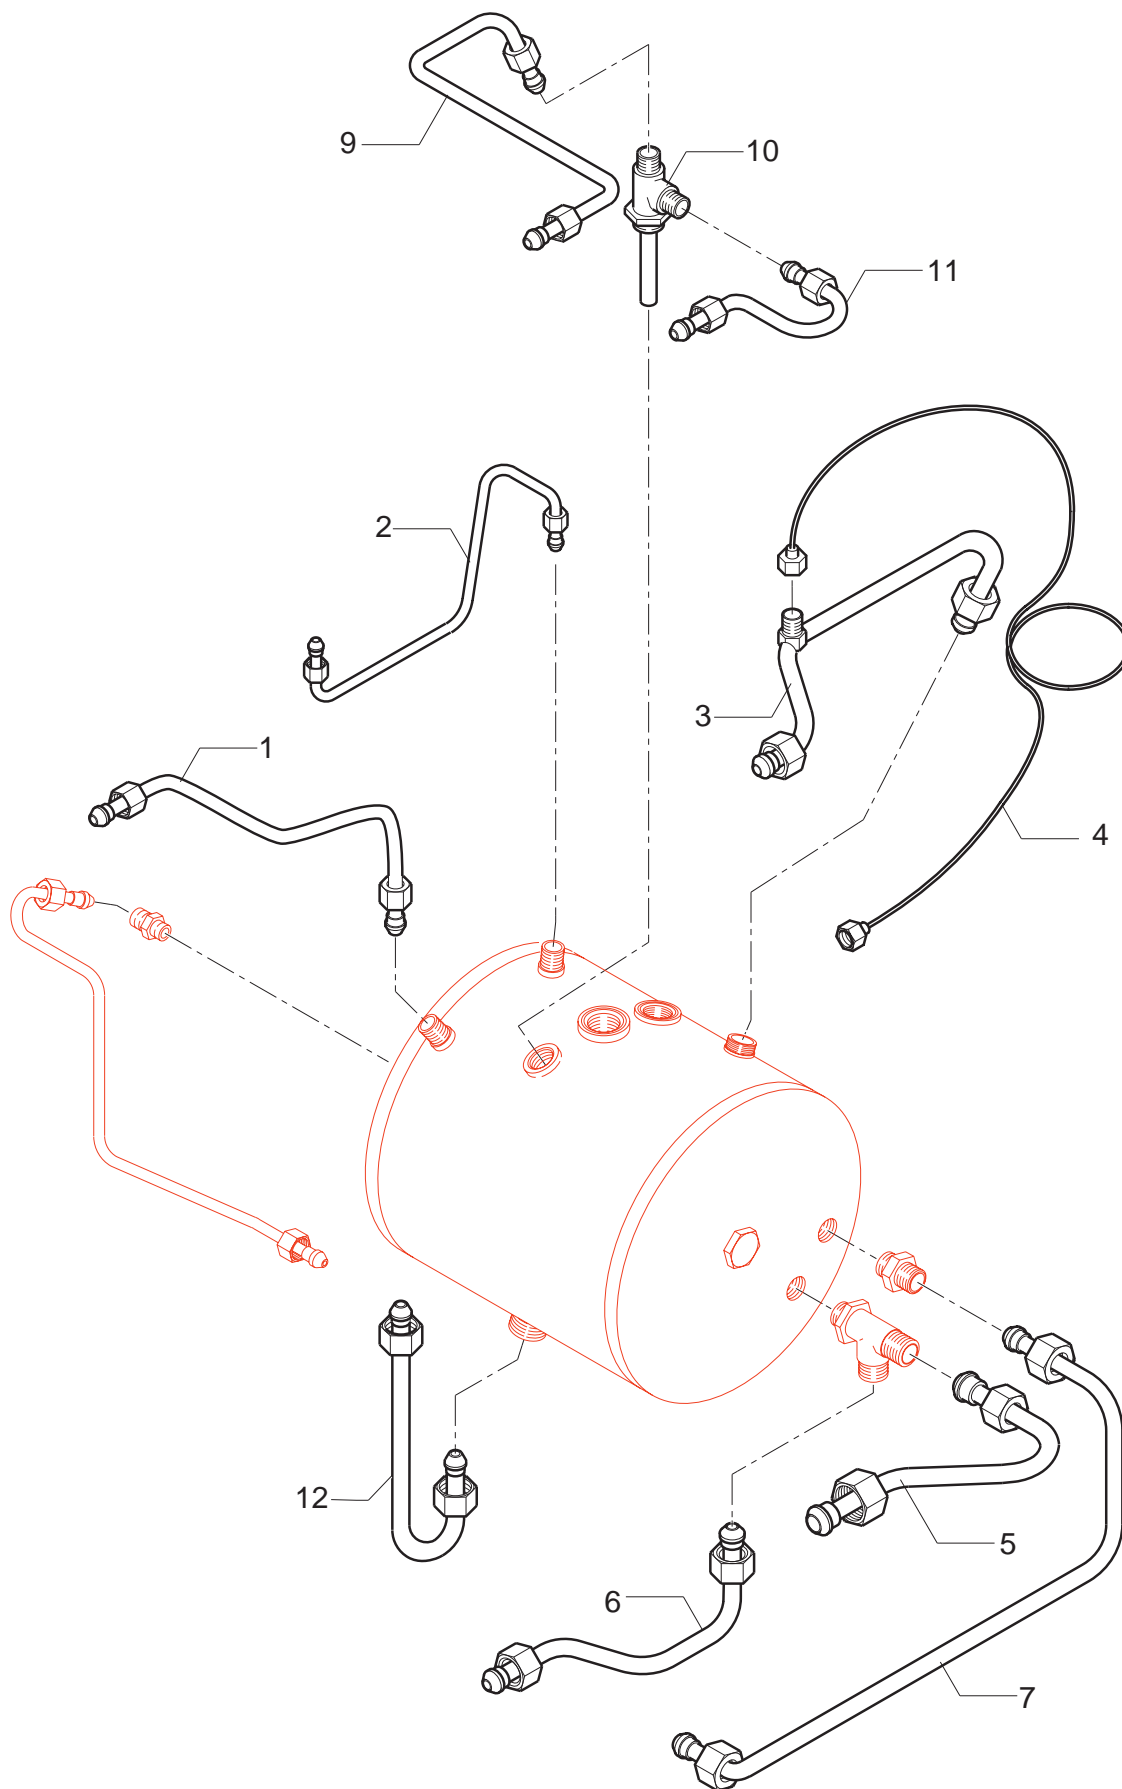

BEZZERA
dal 1901

1 Gr. hose series

POS	DESCRIPTION	CODE	REFERENCE
01	STEAM TAP HOSE	5163131LL.....	06.16.00.838
02	COMPLETE HOSE FOR PRESSOSTAT	5162001LL.....	06.16.00.718
03	UPPER LEVEL HOSE	5164046LL.....	06.16.00.152
04	PRESSURE GAUGE CAPILLARY FOR LEVER-OPERATED MACHINES	7400901LL.....	-
05	BOTTOM LEVEL HOSE	5164048LL.....	06.16.00.830
06	BOILER DRAIN HOSE	5164047LL.....	06.16.00.829
07	BOILER LOAD HOSE	5164042LL.....	06.16.00.093
09	WATER TAP HOSE	5163132LL.....	06.16.00.839
10	SUCTION HOSE 3 WAY	5164029LL.....	06.16.00.804
11	HEATING HOSE.....	5163060LL.....	06.16.00.250
12	CIRCULATION HOSE	5164030LL.....	06.16.00.115